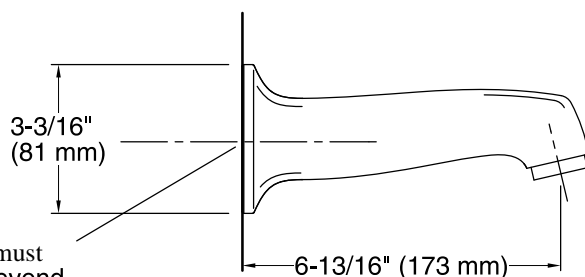

Features

- 6-13/16" nondiverter spout with 1/2" NPT connection.
- Coordinates with Margaux faucets, accessories, and showering components to complete your bathroom.

Material

- KOHLER finishes resist corrosion and tarnishing.
- Premium metal construction for durability and reliability.

For 1/2" NPT spout, pipe must extend 7/16" (11 mm) beyond finished wall.

Technical Information

All product dimensions are nominal.

Notes

Install this product according to the installation guide.