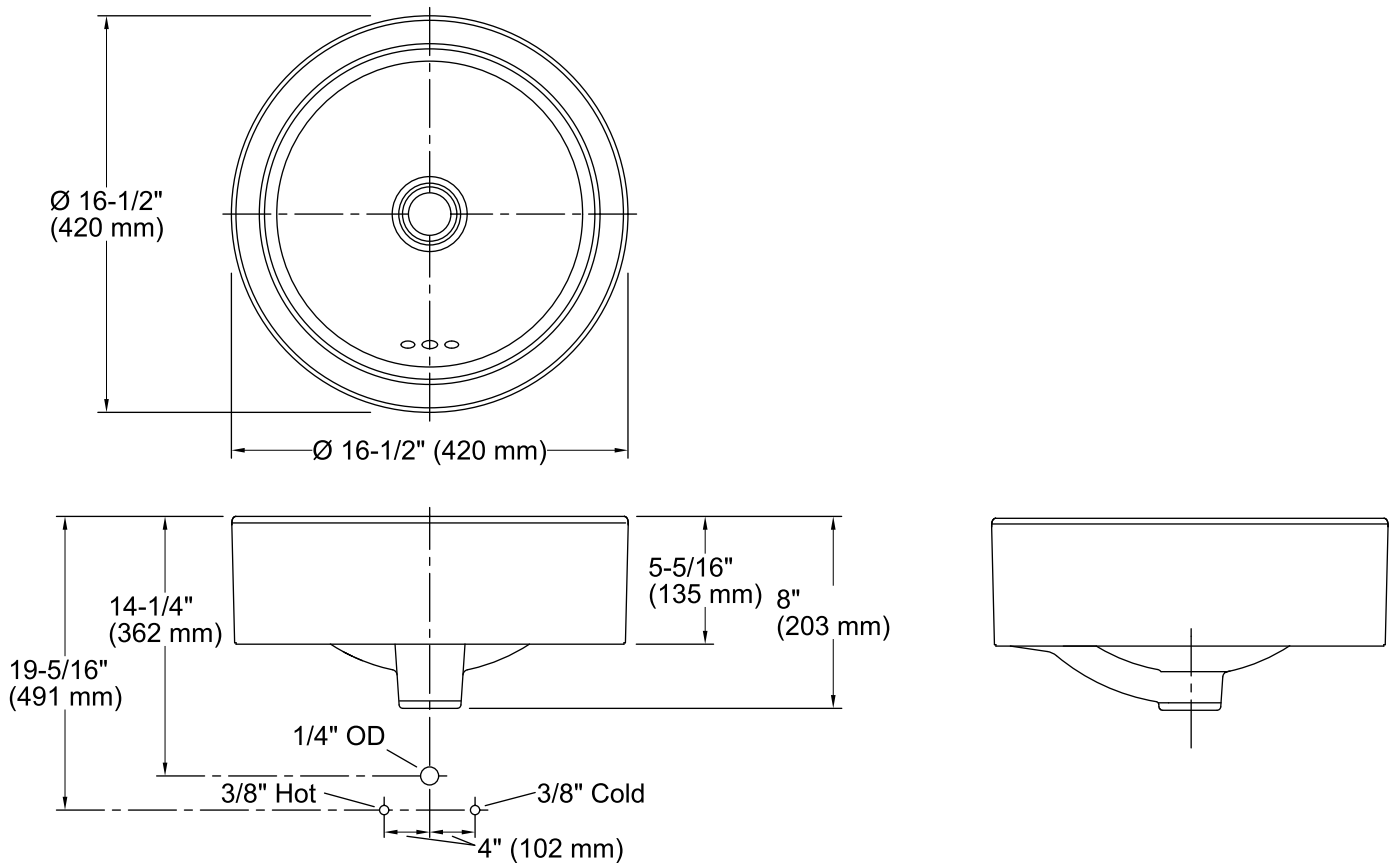

Vox® Round
Above-counter Bathroom Sink
K-14800

Features

- No faucet holes; requires wall- or counter-mount faucet.
- Overflow drain.

Material

- Vitreous china.

Installation

- Drop-in or vessel.

Codes/Standards

Technical Information

All product dimensions are nominal.

Bowl configuration:	Single
Installation:	Vessel
Bowl area:	Diameter: 15-1/2" (394 mm) Water depth: 5-3/4" (146 mm)
Drain hole:	1-3/4" (44 mm)
Template:	1144643-7, required, included

Notes

Install this product according to the installation instructions.

Choose a faucet that will provide adequate clearance and will direct the water stream to the center of the bathroom sink.

Spout must be mounted high enough to clear 5-5/16" (135 mm) rim height and provide a 1" (25 mm) min air gap per ASME A112.1.2.