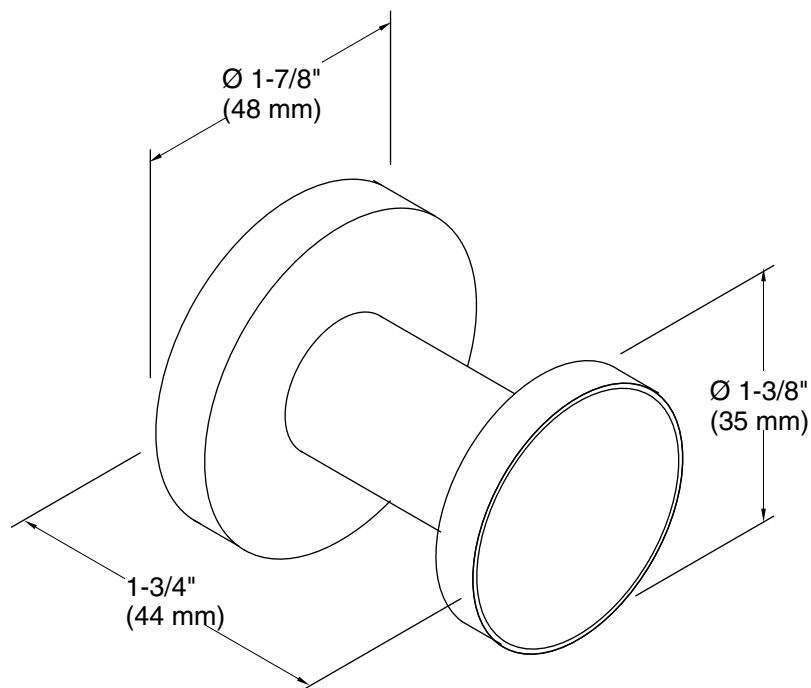

Technical Information

All product dimensions are nominal.

Material: Metal

Notes

Install this product according to the installation guide.