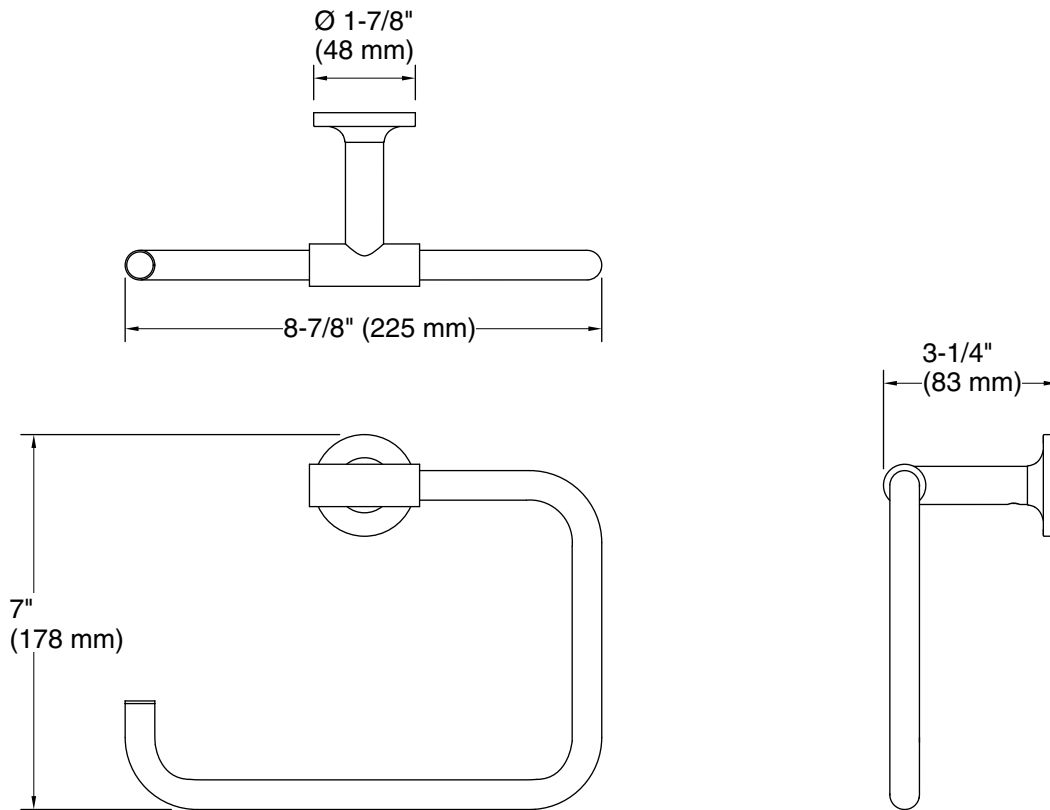

Technical Information

All product dimensions are nominal.

Material: Metal

Notes

Install this product according to the installation guide.