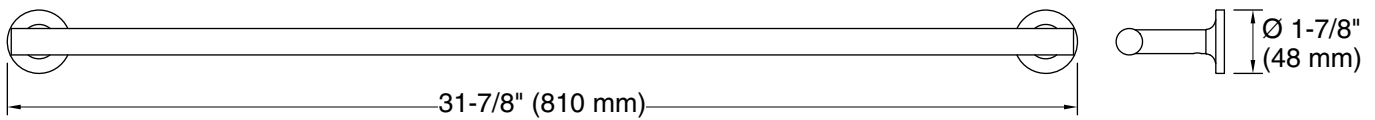

Technical Information

All product dimensions are nominal.

Material: Metal

Notes

Install this product according to the installation guide.