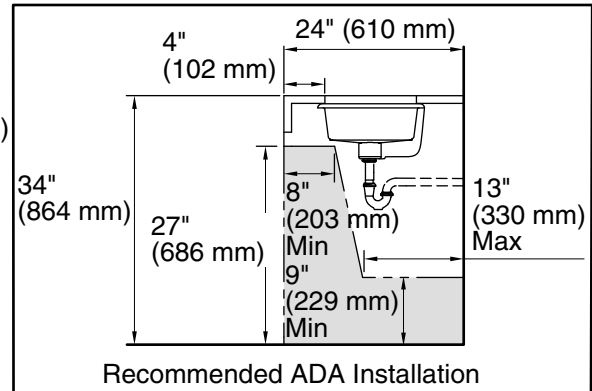

Material

- Vitreous china.

Installation

- Under-mount

Included Components

Additional Components:

1193643 Basin clamps

Codes/Standards

	0	White
--	---	-------

Technical Information

All product dimensions are nominal.

Bowl configuration:	Single
Installation:	Under-mount
Bowl area (Only):	Length: 17" (432 mm) Width: 13" (330 mm) Water depth: 4-1/2" (114 mm)
Drain hole:	1-3/4" (44 mm)
Template:	1006809-7, required, not included