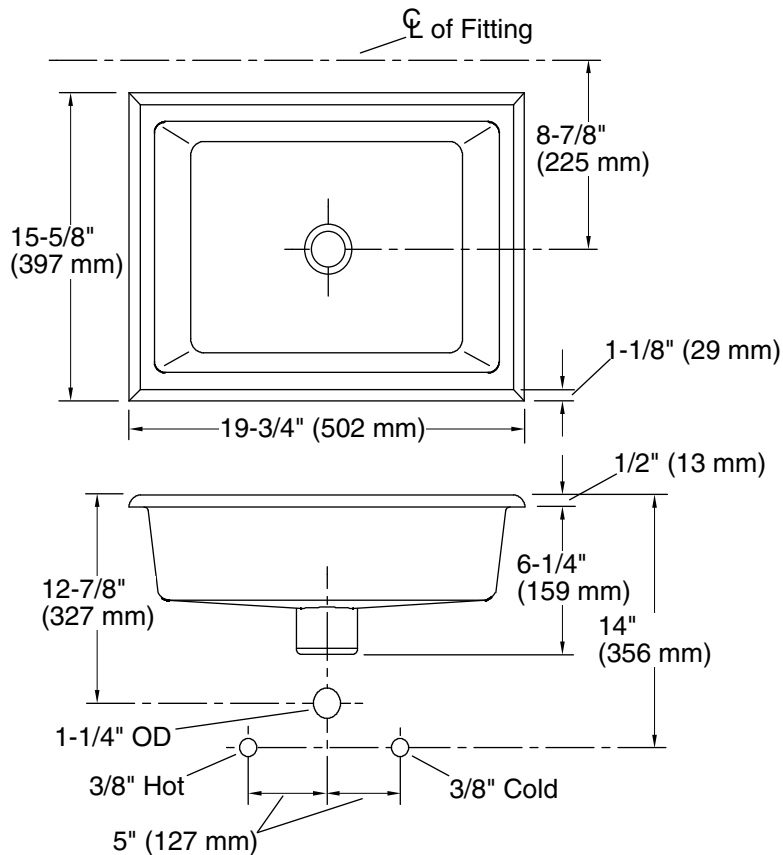

	0	White
--	---	-------

Technical Information

All product dimensions are nominal.

Bowl configuration:	Single
Installation:	Under-mount
Bowl area (Only):	Length: 17" (432 mm) Width: 13" (330 mm) Water depth: 4-1/2" (114 mm)
Drain hole:	1-3/4" (44 mm)
Template:	1006809-7, required, not included