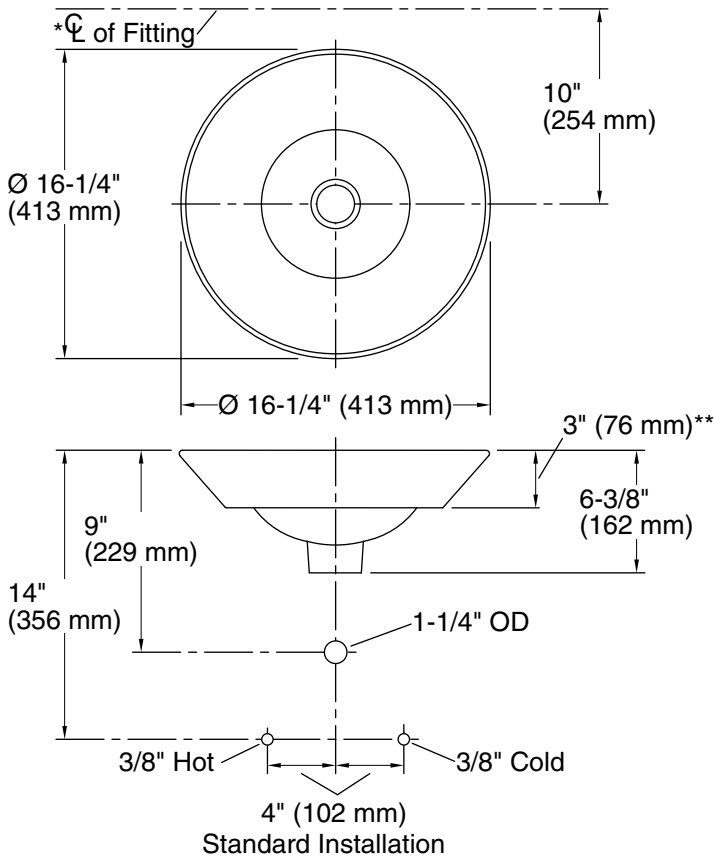

Color	Code	Description
-------	------	-------------

	0	White
--	---	-------

KOHLER®

Caravan® Persia Conical Bell® Above-counter/Wall-mount Bathroom Sink K-14223-SR2

Technical Information

All product dimensions are nominal.

Bowl configuration:	Single
Installation:	Vessel
Bowl area (Only):	Diameter: 15-7/8" (403 mm) Water depth: 4-1/4" (108 mm)
Drain hole:	1-3/4" (44 mm)
Template:	1002980-7, required, included

Notes

Install this product according to the installation instructions.

*Spout must be 5" (127 mm) long (min) for adequate clearance into the bathroom sink when installed with centerline as shown.

NOTICE: Countertop manufacturer or cutter must use the cut-out template provided with the product, or a current one provided by Kohler Co. (call 1-800-4-KOHLER). Kohler Co. is not responsible for cut-out errors when the incorrect cut-out template is used.