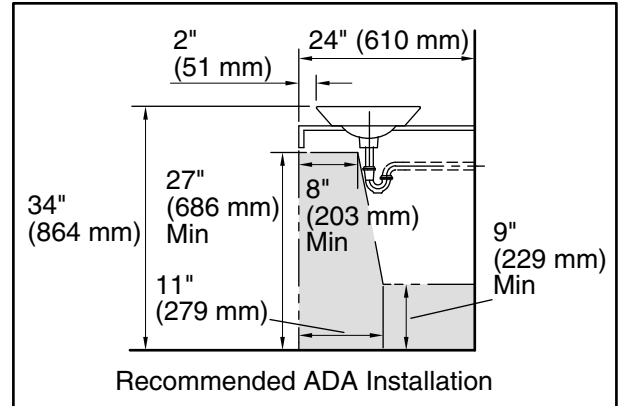

KOHLER®

Caravan® Persia Conical Bell® Above-counter/Wall-mount Bathroom Sink K-14223-SR2

Technical Information

All product dimensions are nominal.

Bowl configuration:	Single
Installation:	Vessel
Bowl area (Only):	Diameter: 15-7/8" (403 mm) Water depth: 4-1/4" (108 mm)
Drain hole:	1-3/4" (44 mm)
Template:	1002980-7, required, included

Notes

Install this product according to the installation instructions.

*Spout must be 5" (127 mm) long (min) for adequate clearance into the bathroom sink when installed with centerline as shown.

NOTICE: Countertop manufacturer or cutter must use the cut-out template provided with the product, or a current one provided by Kohler Co. (call 1-800-4-KOHLER). Kohler Co. is not responsible for cut-out errors when the incorrect cut-out template is used.

ADA, CSA B651 compliant when installed to the specific requirements of these regulations.