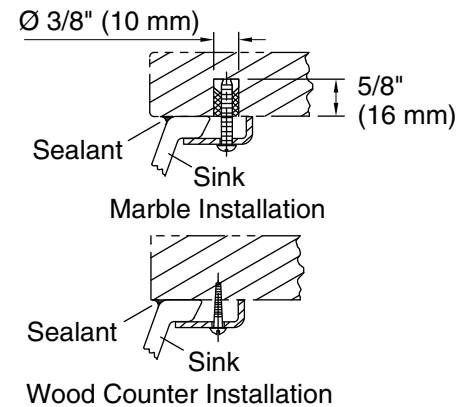

K-14218-FG

Technical Information

All product dimensions are nominal.

- Bowl configuration: Single
- Installation: Under-mount
- Bowl area (Only):
 - Length: 17" (432 mm)
 - Width: 14" (356 mm)
 - Water depth: 6-3/8" (162 mm)
- Drain hole: 1-3/4" (44 mm)
- Template: 1151011-7, required, included