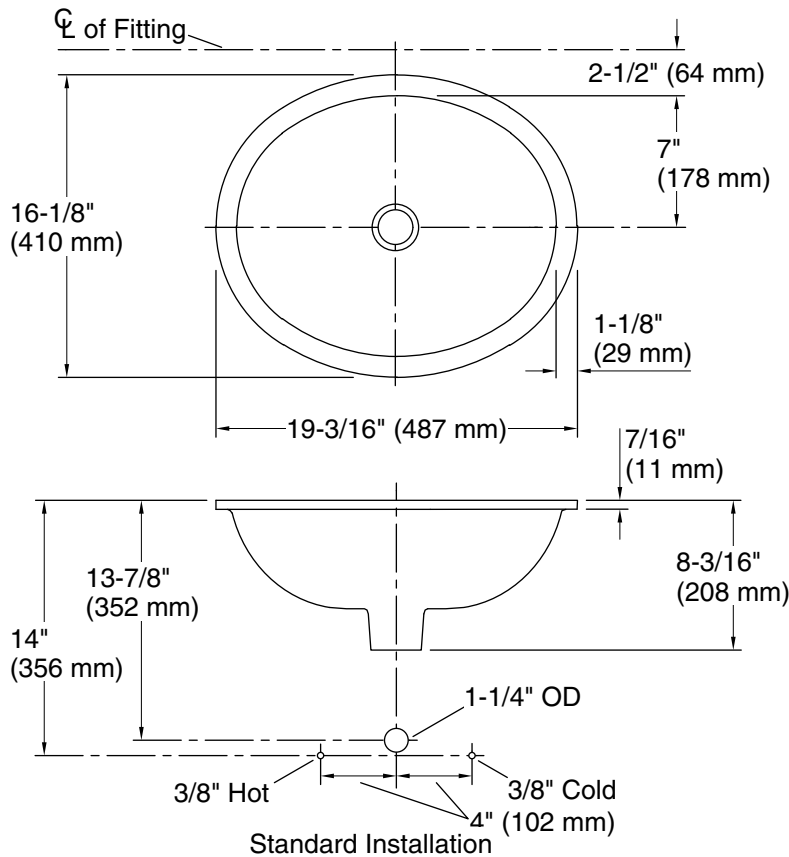

K-14218-FG

Technical Information

All product dimensions are nominal.

- Bowl configuration: Single
- Installation: Under-mount
- Bowl area (Only):
 - Length: 17" (432 mm)
 - Width: 14" (356 mm)
 - Water depth: 6-3/8" (162 mm)
- Drain hole: 1-3/4" (44 mm)
- Template: 1151011-7, required, included