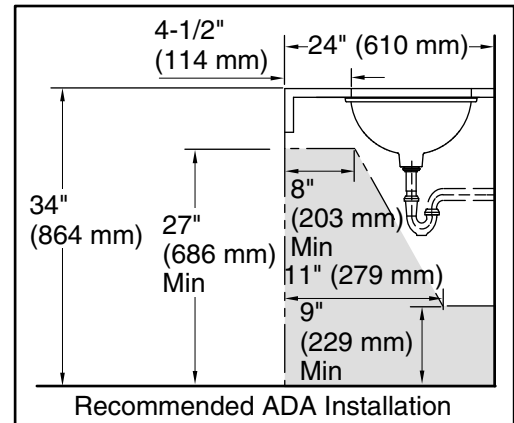

K-14218-FG

Technical Information

All product dimensions are nominal.

- Bowl configuration: Single
- Installation: Under-mount
- Bowl area (Only):
 - Length: 17" (432 mm)
 - Width: 14" (356 mm)
 - Water depth: 6-3/8" (162 mm)
- Drain hole: 1-3/4" (44 mm)
- Template: 1151011-7, required, included