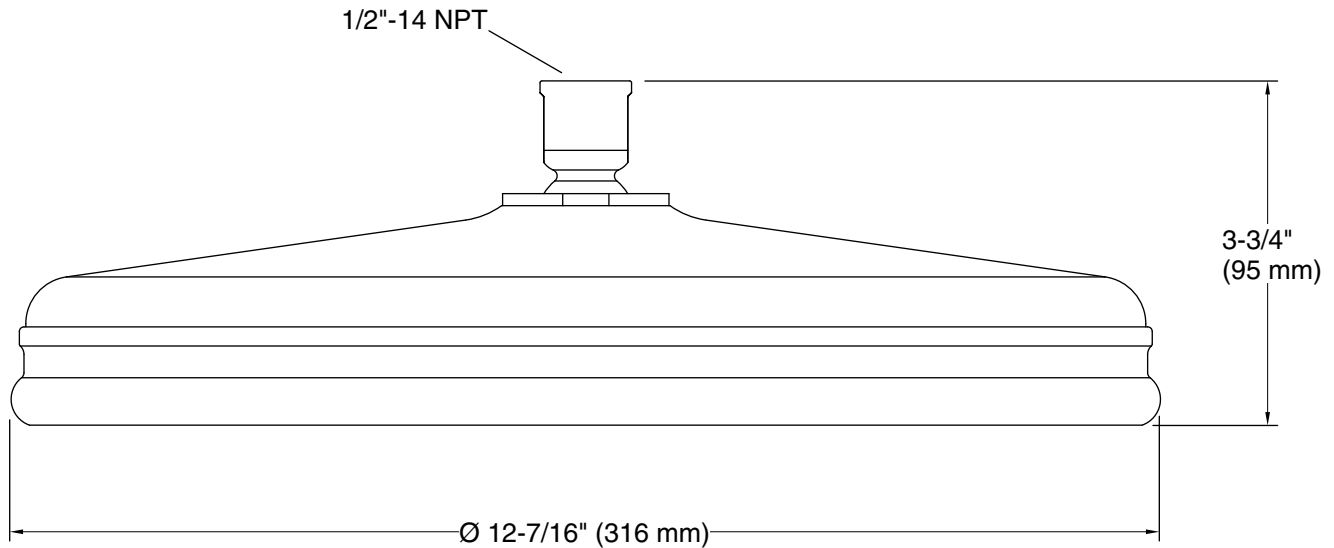

Technical Information

All product dimensions are nominal.

Showerhead/Body Spray:

Rated maximum flow: 2.5 gal/min (9.5 l/min)

Notes

Install this product according to the installation instructions.