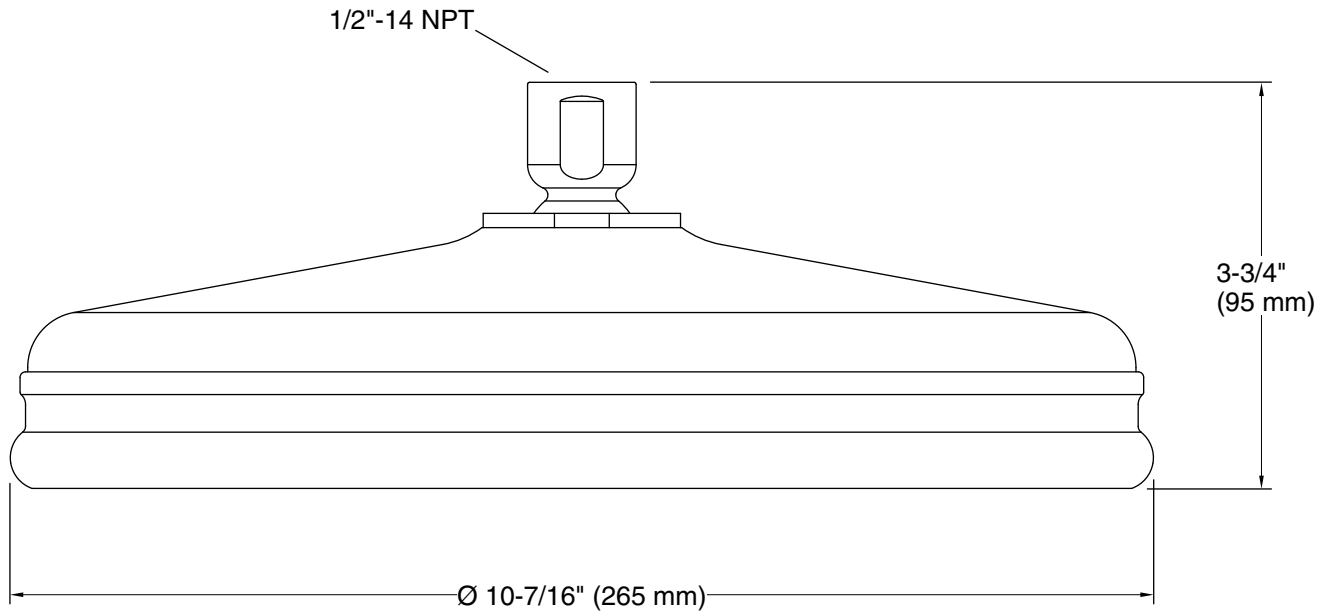

Technical Information

All product dimensions are nominal.

Showerhead/Body Spray:

Rated maximum flow: 2.5 gal/min (9.5 l/min)

Notes

Install this product according to the installation guide.