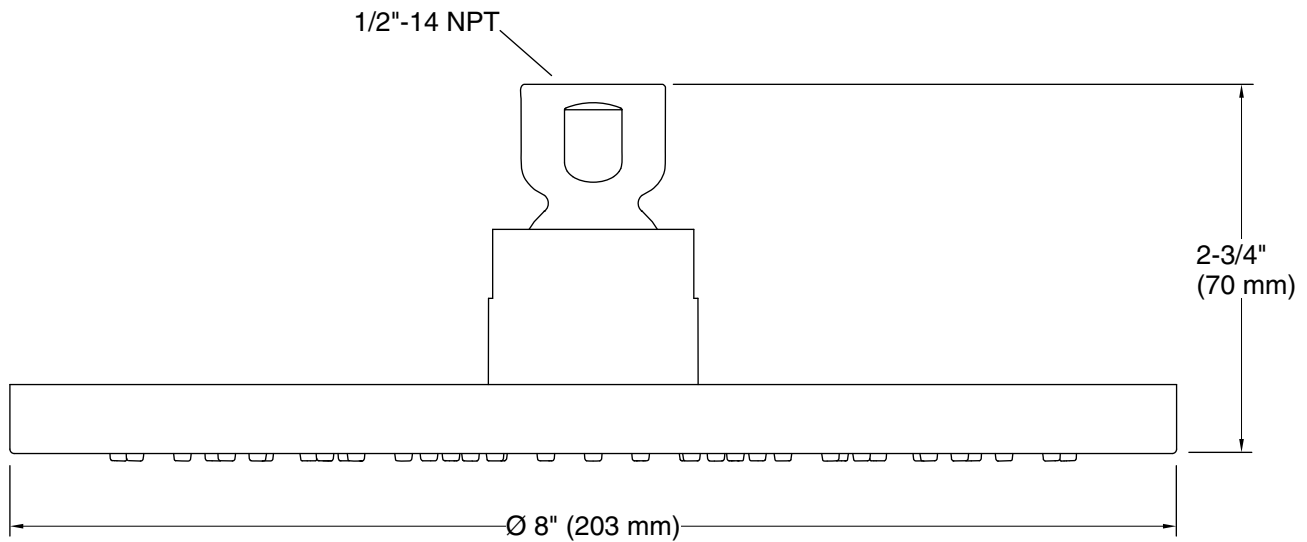

Technical Information

All product dimensions are nominal.

Showerhead/Body Spray:

Rated maximum flow: 2.5 gal/min (9.5 l/min)

Notes

Install this product according to the installation guide.