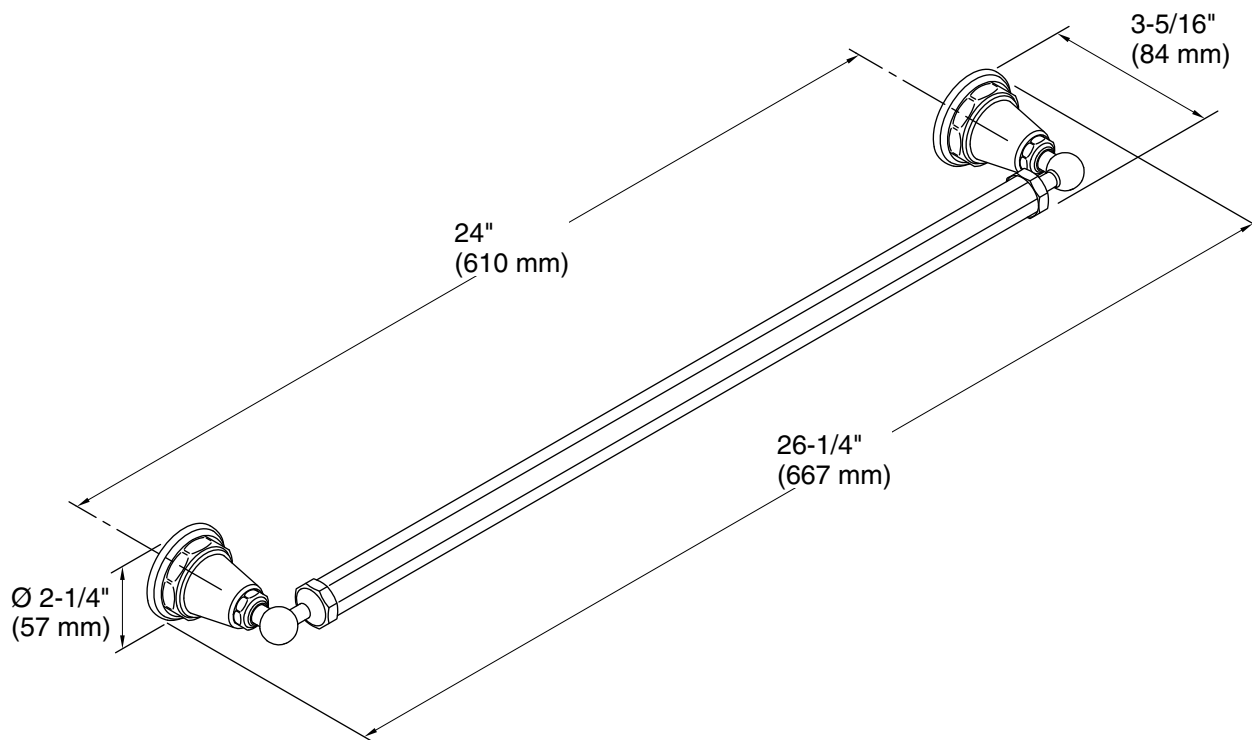

Technical Information

All product dimensions are nominal.

Material: Brass, Zinc

Notes

Install this product according to the installation guide.

CAUTION: Risk of personal injury. Do not install this product in any area where it is likely to be used inadvertently as a grab bar or support bar. This product is not designed or intended for use as a grab bar or support bar.