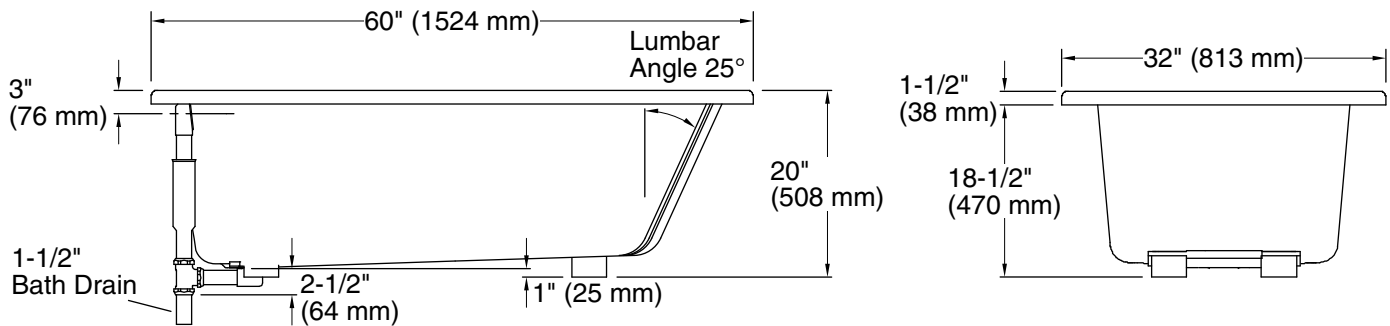

Features

- End drain.
- Integral lumbar support and armrests for comfort.
- Textured bottom surface.
- Coordinates with other products in the Devonshire® collection.
- 60" (1524 mm) x 32" (813 mm) x 20" (508 mm)

Color	Code	Description
-------	------	-------------

	0	White
	96	Biscuit
	47	Almond
	NY	Dune
	G9	Sandbar

No change in measurements if connected with drain illustrated. (K-7161-AF)

Technical Information

All product dimensions are nominal.

Installation:	Drop-in
Drain location:	End
Basin area, bottom:	42" x 20" (1067 mm x 508 mm)
Basin area, top:	51" x 24" (1295 mm x 610 mm)
Weight:	70 lbs (31.8 kg)
Minimum floor load:	41 lbs/ft ² (200.2 kg/m ²)
Water depth:	14" (356 mm)
Water capacity:	60 gal (227.1 L)
Cutout:	Drop-in, 58" x 30" (1473 mm x 762 mm)
Minimum flat for door:	2-1/2" (64 mm)

Notes

Measure your actual product for rough-in details.

Install this product according to the installation instructions.

The hot water supply should be 70% of the capacity of the bath or greater. Installations will vary.