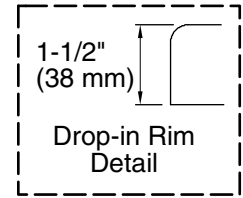

Features

- End drain.
- Integral lumbar support and armrests for comfort.
- Textured bottom surface.
- Coordinates with other products in the Devonshire® collection.
- 60" (1524 mm) x 32" (813 mm) x 20" (508 mm)

Color	Code	Description
-------	------	-------------

	0	White
	96	Biscuit
	47	Almond
	NY	Dune
	G9	Sandbar

No change in measurements if connected with drain illustrated. (K-7161-AF)

Technical Information

All product dimensions are nominal.

Installation:	Drop-in
Drain location:	End
Basin area, bottom:	42" x 20" (1067 mm x 508 mm)
Basin area, top:	51" x 24" (1295 mm x 610 mm)
Weight:	70 lbs (31.8 kg)
Minimum floor load:	41 lbs/ft ² (200.2 kg/m ²)
Water depth:	14" (356 mm)
Water capacity:	60 gal (227.1 L)
Cutout:	Drop-in, 58" x 30" (1473 mm x 762 mm)
Minimum flat for door:	2-1/2" (64 mm)