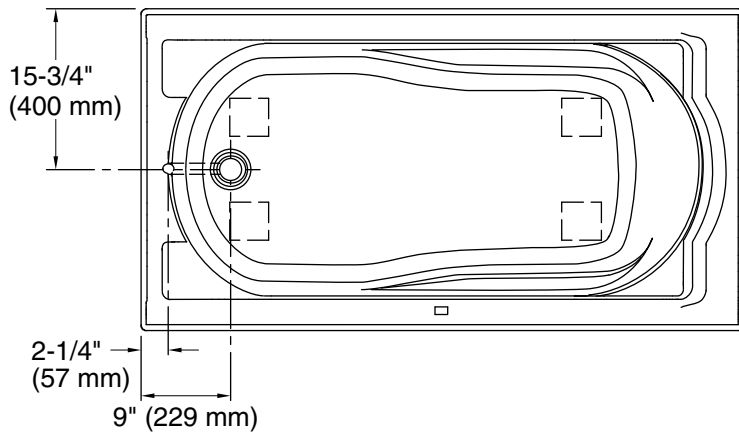

Features

- End drain.
- Integral lumbar support and armrests for comfort.
- Textured bottom surface.
- Coordinates with other products in the Devonshire® collection.
- 60" (1524 mm) x 32" (813 mm) x 20" (508 mm)

Color	Code	Description
-------	------	-------------

	0	White
	96	Biscuit
	47	Almond
	NY	Dune
	G9	Sandbar

No change in measurements if connected with drain illustrated. (K-7161-AF)

Technical Information

All product dimensions are nominal.

Installation:	Drop-in
Drain location:	End
Basin area, bottom:	42" x 20" (1067 mm x 508 mm)
Basin area, top:	51" x 24" (1295 mm x 610 mm)
Weight:	70 lbs (31.8 kg)
Minimum floor load:	41 lbs/ft ² (200.2 kg/m ²)
Water depth:	14" (356 mm)
Water capacity:	60 gal (227.1 L)
Cutout:	Drop-in, 58" x 30" (1473 mm x 762 mm)
Minimum flat for door:	2-1/2" (64 mm)