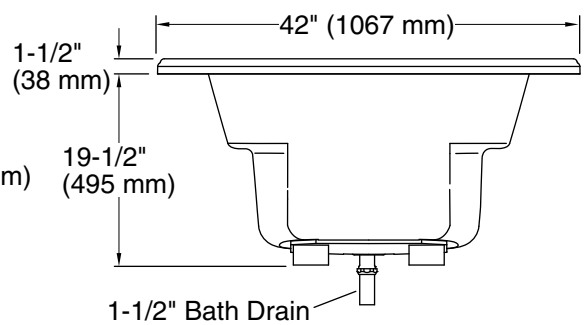

Recommended faucet area

## Technical Information

All product dimensions are nominal.

Installation:	Drop-in
Drain location:	End
Basin area, bottom:	43" x 21-9/16" (1092 mm x 548 mm)
Basin area, top:	53-1/2" x 32-1/8" (1359 mm x 816 mm)
Weight:	75 lbs (34 kg)
Minimum floor load:	33 lbs/ft <sup>2</sup> (161.1 kg/m <sup>2</sup> )
Water depth:	15" (381 mm)
Water capacity:	57 gal (215.8 L)
Template:	Drop-in, 1042556-7, required, included