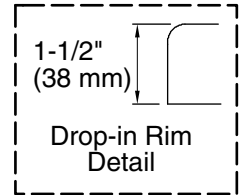

## Technical Information

All product dimensions are nominal.

Installation:	Drop-in
Drain location:	End
Basin area, bottom:	43" x 21-9/16" (1092 mm x 548 mm)
Basin area, top:	53-1/2" x 32-1/8" (1359 mm x 816 mm)
Weight:	75 lbs (34 kg)
Minimum floor load:	33 lbs/ft <sup>2</sup> (161.1 kg/m <sup>2</sup> )
Water depth:	15" (381 mm)
Water capacity:	57 gal (215.8 L)
Template:	Drop-in, 1042556-7, required, included