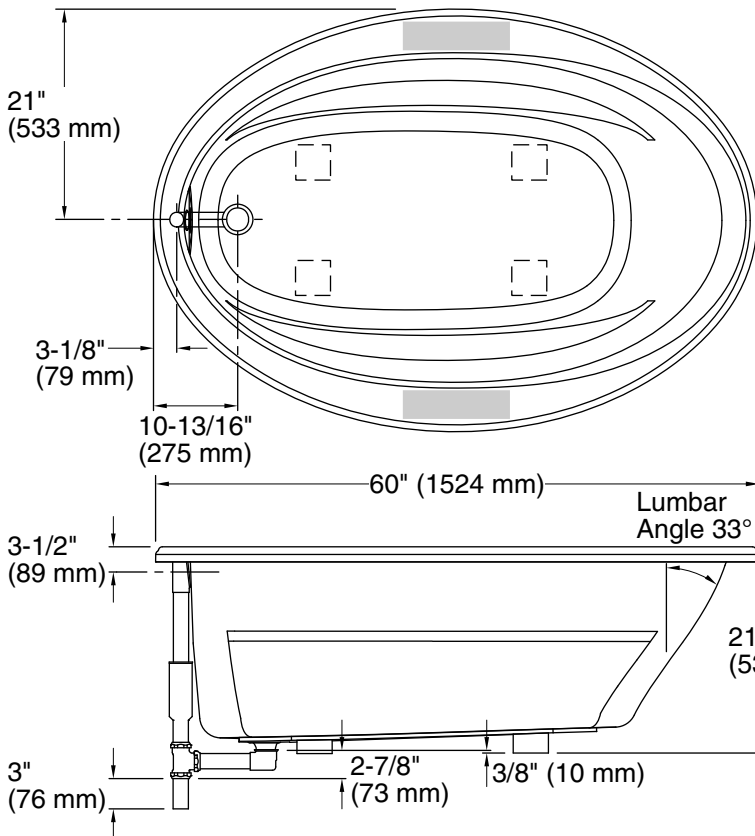

Recommended faucet area

## Technical Information

All product dimensions are nominal.

Installation:	Drop-in
Drain location:	End
Basin area, bottom:	43" x 21-9/16" (1092 mm x 548 mm)
Basin area, top:	53-1/2" x 32-1/8" (1359 mm x 816 mm)
Weight:	75 lbs (34 kg)
Minimum floor load:	33 lbs/ft <sup>2</sup> (161.1 kg/m <sup>2</sup> )
Water depth:	15" (381 mm)
Water capacity:	57 gal (215.8 L)
Template:	Drop-in, 1042556-7, required, included