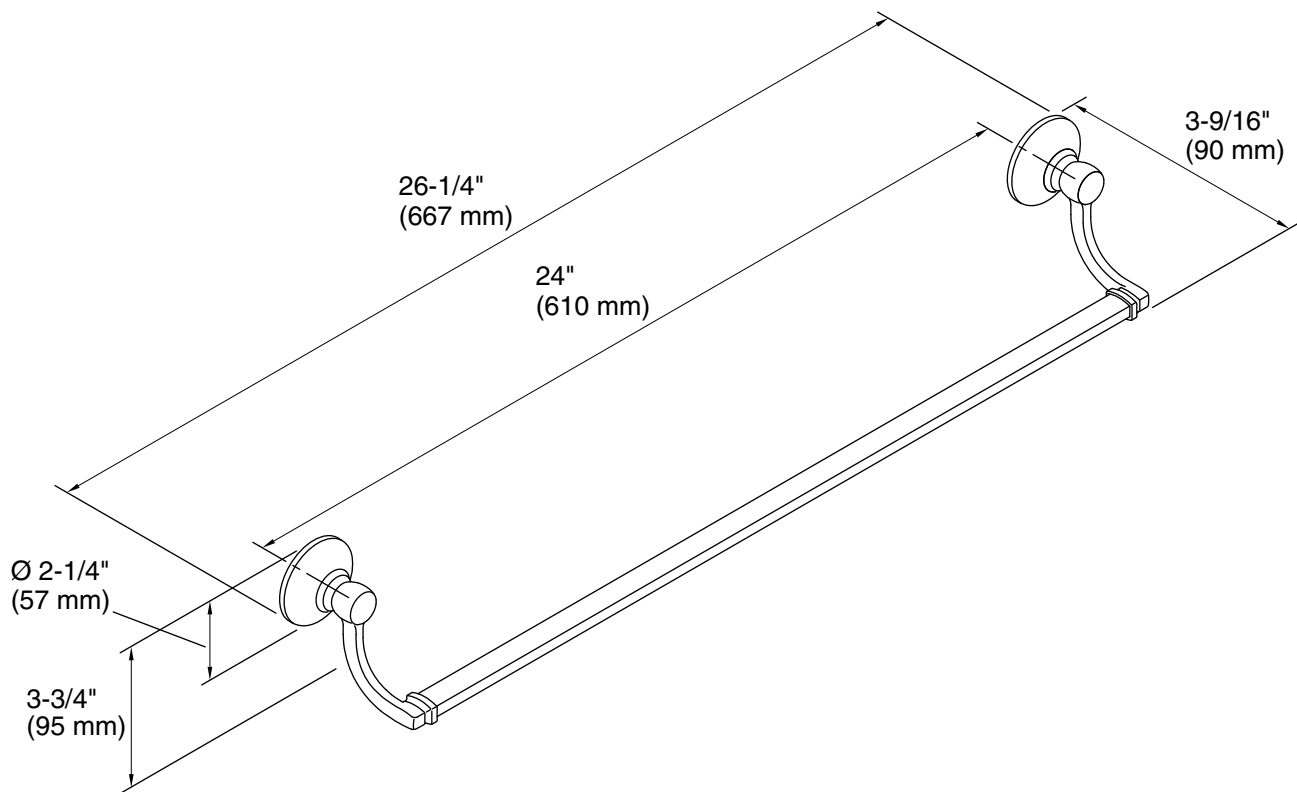

Technical Information

All product dimensions are nominal.

Material: Metal

Notes

Install this product according to the installation guide.

CAUTION: Risk of personal injury. Do not install these products in any area where they are likely to be used inadvertently as a grab bar or support bar. These products are not designed or intended for use as a grab bar or support bar.