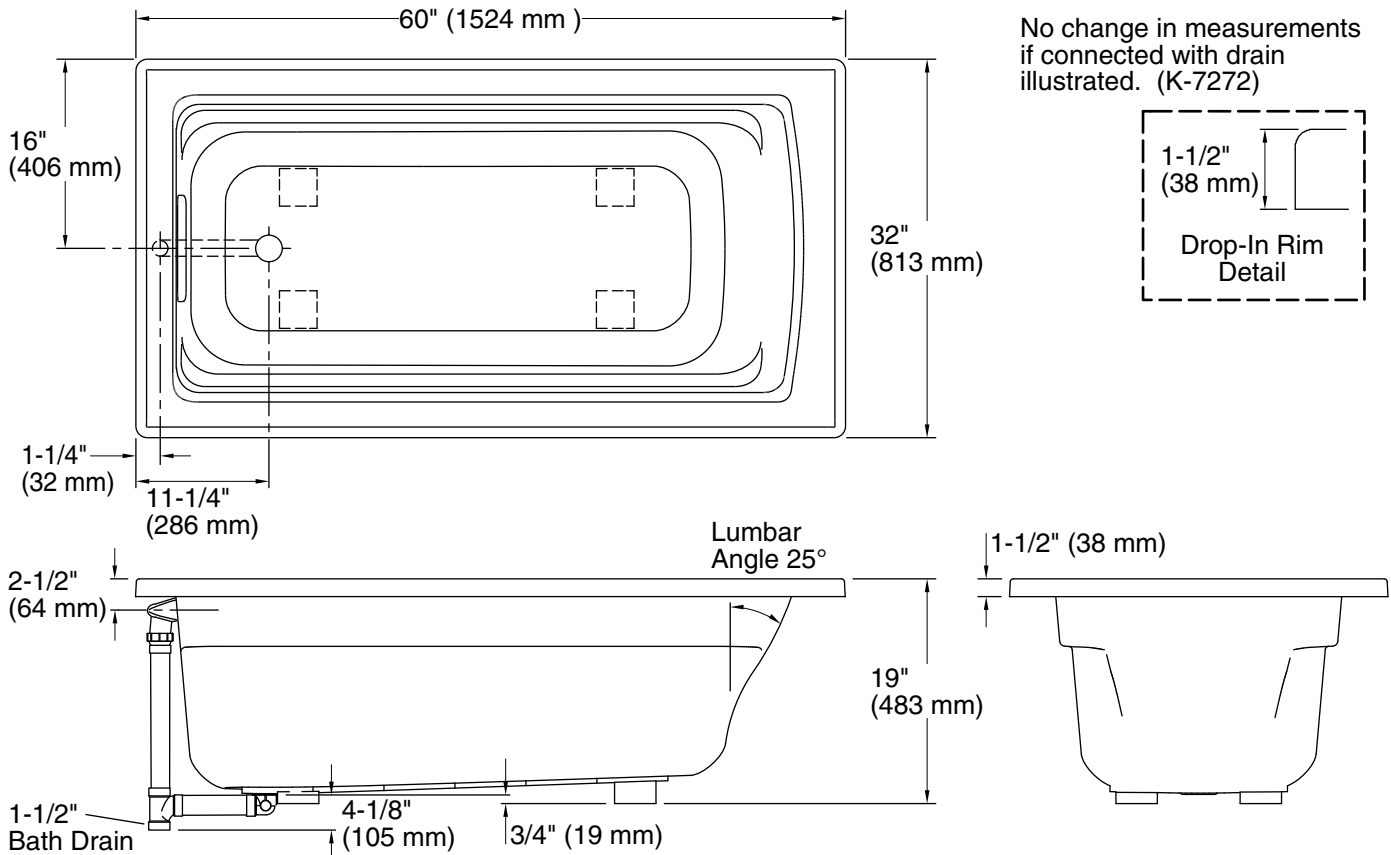

No change in measurements if connected with drain illustrated. (K-7272)

Technical Information

All product dimensions are nominal.

Installation:	Drop-in
Drain location:	End
Basin area, bottom:	45-1/8" x 19-11/16" (1146 mm x 500 mm)
Basin area, top:	52-3/4" x 25-5/16" (1340 mm x 643 mm)
Weight:	70 lbs (31.8 kg)
Minimum floor load:	44 lbs/ft² (214.8 kg/m²)
Water depth:	15" (381 mm)
Water capacity:	58 gal (219.6 L)
Cutout:	Drop-in, 58-1/2" x 30-1/2" (1486 mm x 775 mm)
Minimum flat for door:	2-3/16" (56 mm)

Notes

Measure your actual product for rough-in details. Install this product according to the installation instructions.

The hot water supply should be 70% of the capacity of the bath or greater. Installations will vary.

ADA compliant when installed to the specific requirements of these regulations.