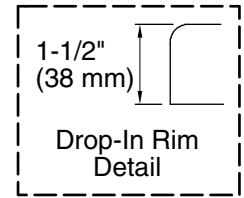

Technical Information

All product dimensions are nominal.

Installation:	Drop-in
Drain location:	End
Basin area, bottom:	45-1/8" x 19-11/16" (1146 mm x 500 mm)
Basin area, top:	52-3/4" x 25-5/16" (1340 mm x 643 mm)
Weight:	70 lbs (31.8 kg)
Minimum floor load:	44 lbs/ft ² (214.8 kg/m ²)
Water depth:	15" (381 mm)
Water capacity:	58 gal (219.6 L)
Cutout:	Drop-in, 58-1/2" x 30-1/2" (1486 mm x 775 mm)
Minimum flat for door:	2-3/16" (56 mm)