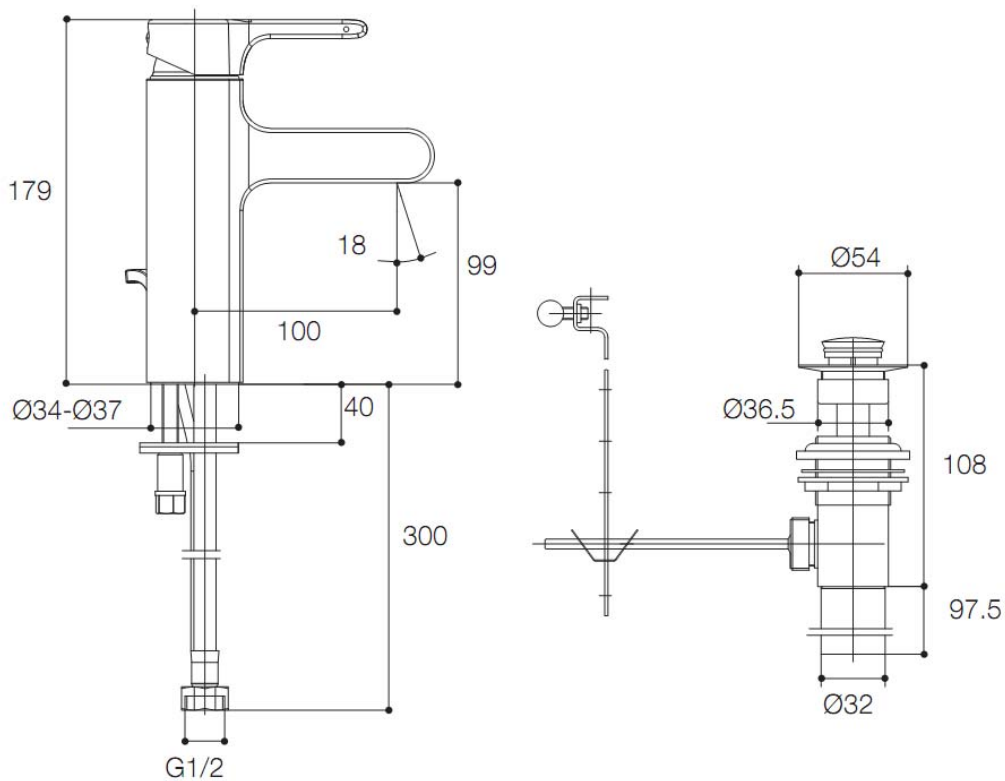

Product Specification:

Model	Spout		Handle	Includes	Finish	Note
	Reach	Height				
K-10860T-4	100mm	99mm	Lever	Spout, handle, valve, aerator, drain kit, supplies, connection assy.	CP	-

Product Dimension:

K-10860T-4

*The above information are subject to change without notice.