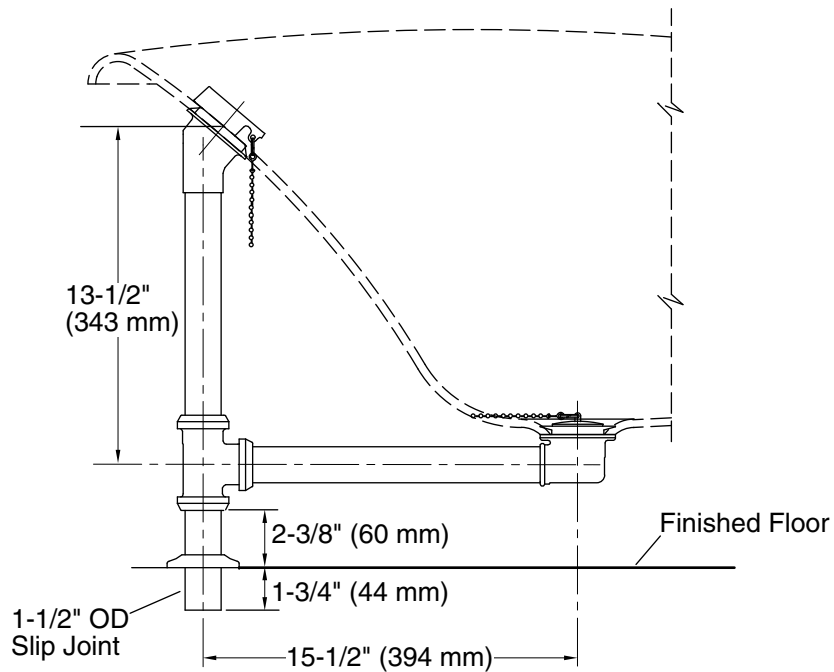

Features

- Includes brass tee and pipe.
- Through-the-floor installation.
- For use with K-100 Birthday Bath®.

Material

- Solid-brass construction for durability and reliability.

Recommended Products/Accessories

Technical Information

All product dimensions are nominal.

Notes

Measure your actual product for roughing-in details.

Install this product according to the installation guide.