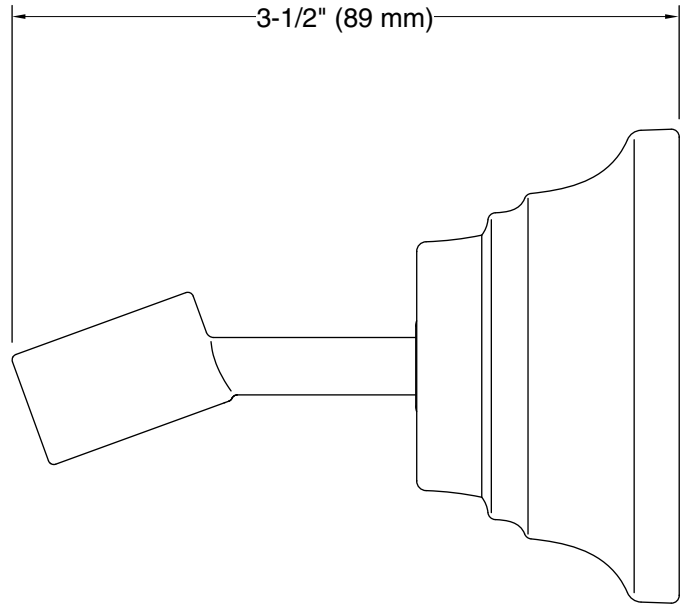

Features

- Handshower holder pivots and rotates to position handshower at desired angle.
- Coordinates with Bancroft faucets, accessories, and showering components to complete your bathroom.

Material

- Brass.
- KOHLER finishes resist corrosion and tarnishing.

Technical Information

All product dimensions are nominal.

Material: Brass

Notes

Install this product according to the installation guide.