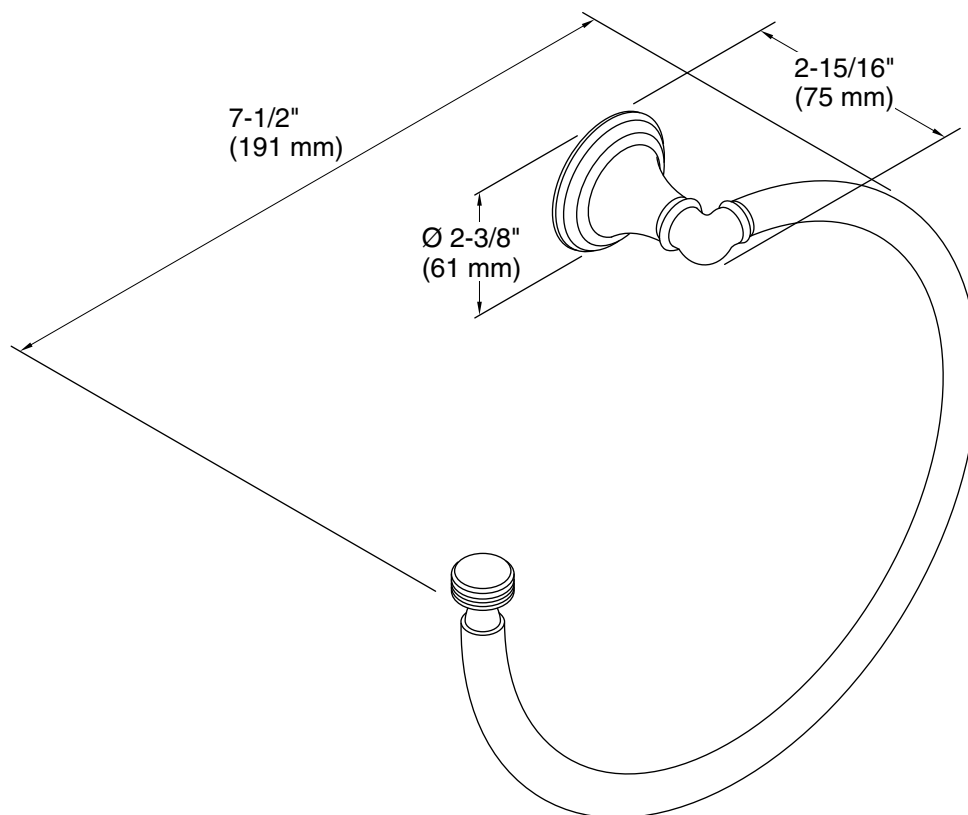

Technical Information

All product dimensions are nominal.

Material: Metal

Notes

Install this product according to the installation guide.

CAUTION: Risk of personal injury. Do not install these products in any area where they are likely to be used inadvertently as a grab bar or support bar. These products are not designed or intended for use as a grab bar or support bar.