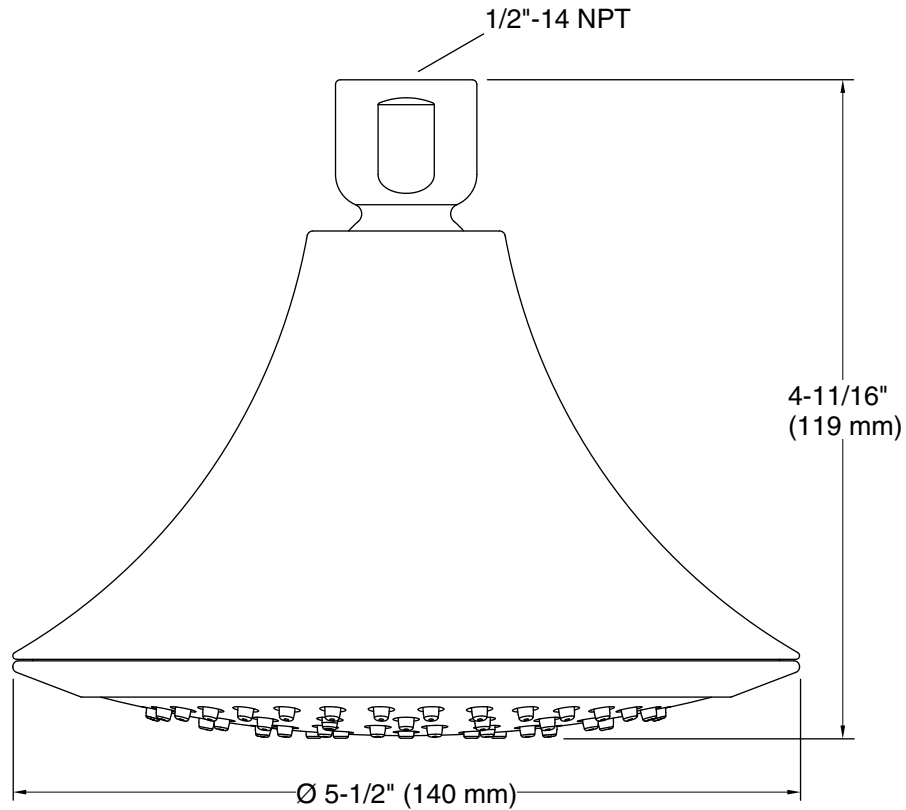

Technical Information

All product dimensions are nominal.

Drain included: No

Showerhead/Body Spray:

Rated maximum flow: 2.5 gal/min (9.5 l/min)

Notes

Install this product according to the installation guide.